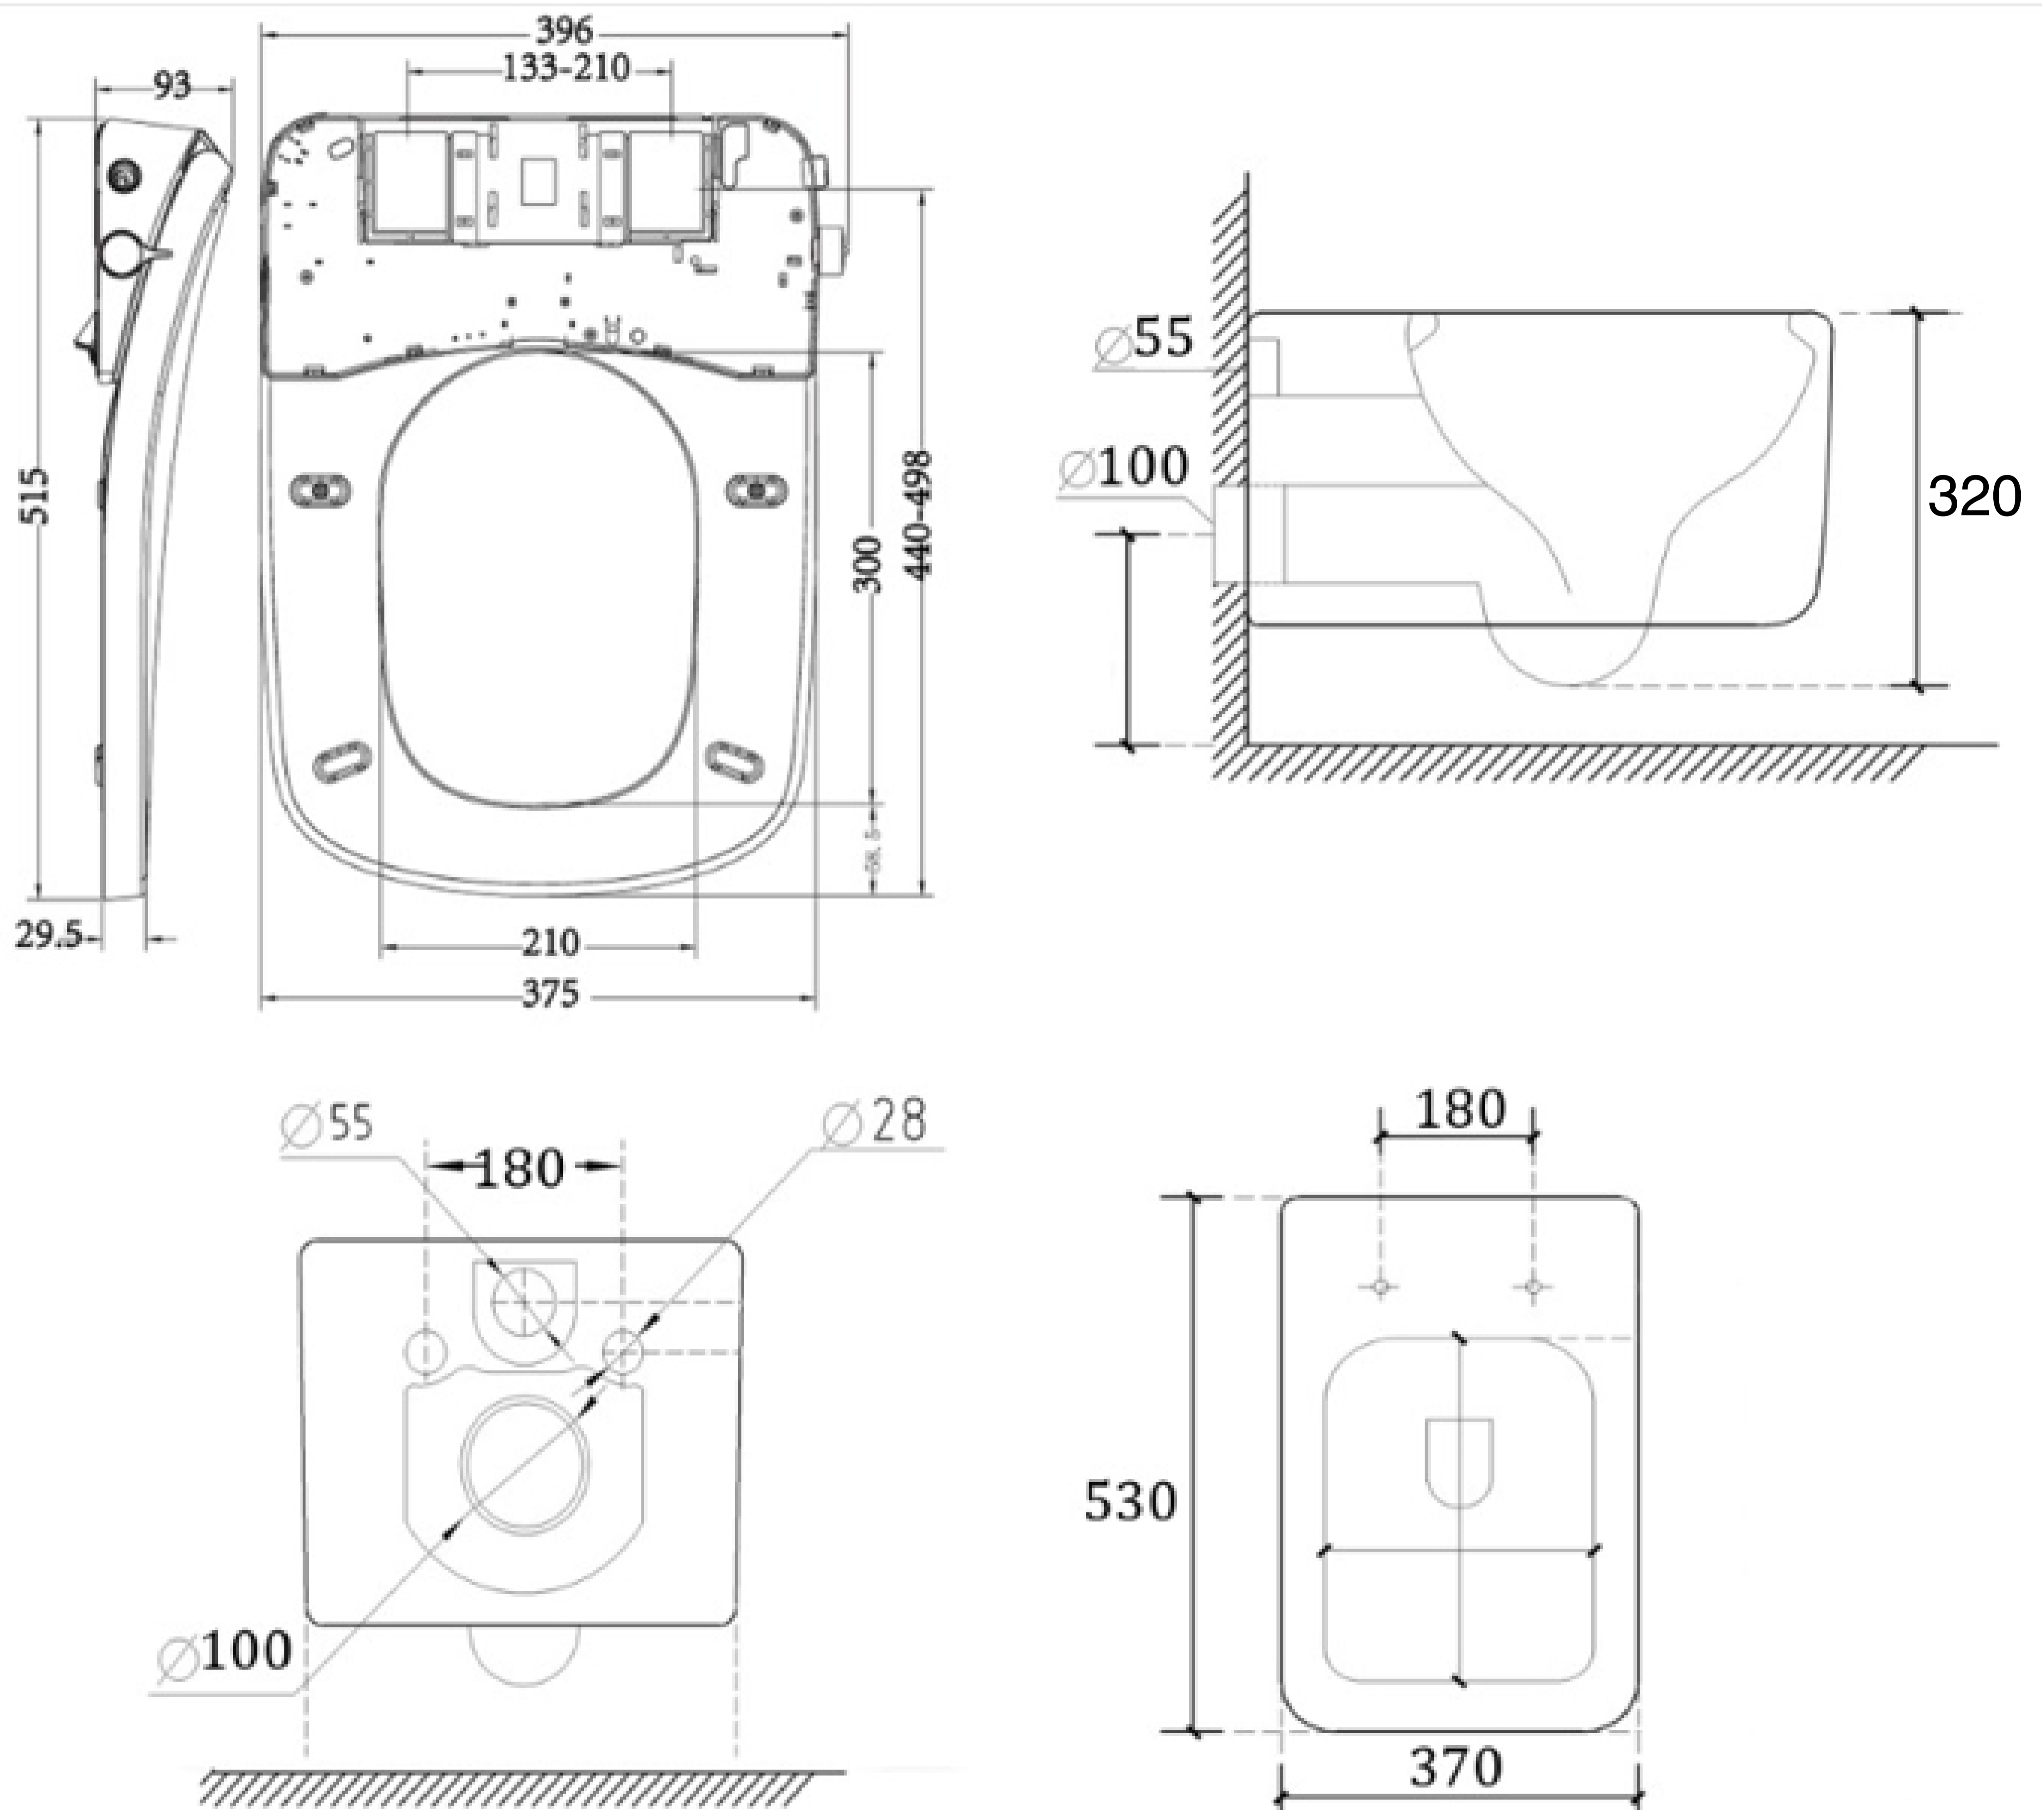

# Semi Intelligent Rimless Wall Hung WC

Product Code : 1861

## Technical Drawing

All dimension are in mm